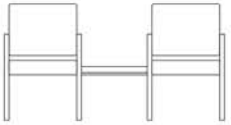

Brooklyn

Leaders in Reception Seating

Brooklyn

275lb.

400lb.

Guest, Oversize

400lb.

Lounge

Brooklyn Product Selection

Guest Chair
#B1801G7

**Guest Chair
400lb. Capacity**
#B1861G7

Guest Chair/Armless
#B1802G7

2 Seat Sofa
#B2801G7

2 Seats w/Center Arm
#B2803G7

3 Seat Sofa
#B3801G7

3 Seats w/Center Arms
#B3803G7

4 Seats w/Center Arms
#B4803G7

5 Seats w/Center Arms
#B5803G7

**2 Chairs w/Connecting
Center Table**
#B2811G7

2 Seat Bench
#B1005B7

3 Seat Bench
#B1006B7

Lounge Chair
#B1801K8

End Table
#B1285T5

Coffee Table
#B1485T5

36" Square Table
#B1036T5

42" Square Table
#B1042T5

Arm Detail

Wallsaver Design

Clean Out Detail

Urethane Armpad

Table Detail

Brooklyn seating is available in all Lesro fabric, healthcare vinyl, PVC-free polyurethane, Crypton, SOM and COM options, as well as Lesro wood finish selections: Natural, Medium, Cherry, Mahogany, Walnut and Black.