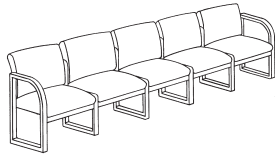

R5401G3
5 Seat Sofa
Sled Base

Seat Height: 18.5
Arm Height: 26.25
Overall: 117 x 25 x 33
Inside: 113 x 18.5 x 15
COM Yardage: 7.5

UPS/FedEx: Yes
Weight: 102
Cube: 21.0
Cartons: 2

Grade 2 $ 2,154
Grade 3 $ 2,484
Grade 4 $ 2,569
Grade 5 $ 2,714
Grade 6 $ 2,864
Grade 7 $ 3,114
Grade 8 $ 3,484
Grade 9 $ 3,854
Grade 10 $ 4,364
Grade 11 $ 5,024
Grade 12 $ 5,889