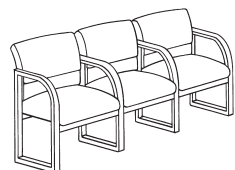

R3203G3
3 Seats w/
Center Arms
Sled Base

Specifications/Dimensions
Seat Height: 18.5
Arm Height: 26.25
Overall: 71 x 25 x 33
Inside: 20.5 x 18.5 x 15
COM Yardage: 4.5

Shipping
UPS/FedEx: Yes
Weight: 61
Cube: 10.5
Cartons: 1

Grade 2 $ 1,355
Grade 3 $ 1,568
Grade 4 $ 1,619
Grade 5 $ 1,712
Grade 6 $ 1,811
Grade 7 $ 1,967
Grade 8 $ 2,204
Grade 9 $ 2,441
Grade 10 $ 2,765
Grade 11 $ 3,188
Grade 12 $ 3,737