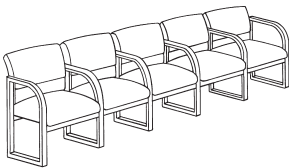

R2111G3
2 Chairs
w/Connecting
Center Table
Sled Base

Specifications/Dimensions
Seat Height: 18.5
Arm Height: 26.25
Overall: 117 x 25 x 32.5
Inside: 20.5 x 18.5 x 14
COM Yardage: 7.5

UPS/FedEx: Yes
Weight: 99
Cube: 21.0
Cartons: 2

Grade 2 $ 2,096
Grade 3 $ 2,426
Grade 4 $ 2,511
Grade 5 $ 2,656
Grade 6 $ 2,806
Grade 7 $ 3,056
Grade 8 $ 3,426
Grade 9 $ 3,796
Grade 10 $ 4,306
Grade 11 $ 4,966
Grade 12 $ 5,831