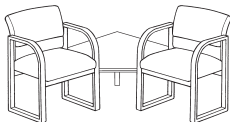

R2221G3
2 Chairs
w/Connecting
Corner Table
Sled Base

Seat Height: 18.5
Arm Height: 26.25
Overall: 59 x 59 x 33
Inside: 20.5 x 18.5 x 15
COM Yardage: 3

UPS/FedEx: Yes
Weight: 78
Cube: 12.9
Cartons: 2

Grade 2 $ 1,242
Grade 3 $ 1,384
Grade 4 $ 1,418
Grade 5 $ 1,480
Grade 6 $ 1,546
Grade 7 $ 1,650
Grade 8 $ 1,808
Grade 9 $ 1,966
Grade 10 $ 2,182
Grade 11 $ 2,464
Grade 12 $ 2,830

R0290T1
Connecting
Center Table

Overall: 20 x 20 x 16.5

UPS/FedEx: Yes
Weight: 13
Cube: 1.3
Cartons: 1

$ 174

R0590T1
Connecting
Corner Table

Overall: 30 x 30 x 16.5

UPS/FedEx: Yes
Weight: 28
Cube: 2.4
Cartons: 1

$ 284