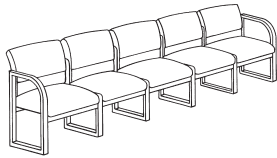

R5203G3
5 Seats w/
Center Arms
Sled Base

R5201G3
5 Seat Sofa
Sled Base

Seat Height: 18.5
Arm Height: 26.25
Overall: 117 x 25 x 33
Inside: 113 x 18.5 x 15
COM Yardage: 7.5

UPS/FedEx: Yes
Weight: 102
Cube: 21.0
Cartons: 2

Grade 2 $ 2,231
Grade 3 $ 2,586
Grade 4 $ 2,671
Grade 5 $ 2,826
Grade 6 $ 2,991
Grade 7 $ 3,251
Grade 8 $ 3,646
Grade 9 $ 4,041
Grade 10 $ 4,581
Grade 11 $ 5,286
Grade 12 $ 6,201