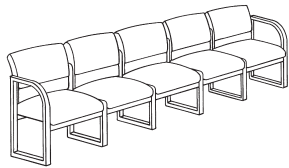

R5103G3
5 Seats w/
Center Arms
Sled Base

R5101G3
5 Seat Sofa
Sled Base

Specifications/Dimensions
Seat Height: 18.5
Arm Height: 26.25
Overall: 117 x 25 x 32.5
Inside: 113 x 18.5 x 14
COM Yardage: 7.5

UPS/FedEx: Yes
Weight: 99
Cube: 21.0
Cartons: 2

Grade 2 $ 2,096
Grade 3 $ 2,426
Grade 4 $ 2,511
Grade 5 $ 2,656
Grade 6 $ 2,806
Grade 7 $ 3,056
Grade 8 $ 3,426
Grade 9 $ 3,796
Grade 10 $ 4,306
Grade 11 $ 4,966
Grade 12 $ 5,831