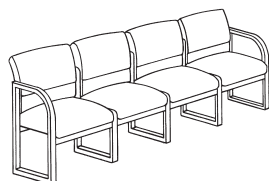

R4201G3
4 Seat Sofa
Sled Base

Specifications/Dimensions
Seat Height: 18.5
Arm Height: 26.25
Overall: 94 x 25 x 33
Inside: 90 x 18.5 x 15
COM Yardage: 6

Shipping
UPS/FedEx: Yes
Weight: 82
Cube: 14.8
Cartons: 2

Grade 2 $ 1,793
Grade 3 $ 2,077
Grade 4 $ 2,145
Grade 5 $ 2,269
Grade 6 $ 2,401
Grade 7 $ 2,609
Grade 8 $ 2,925
Grade 9 $ 3,241
Grade 10 $ 3,673
Grade 11 $ 4,237
Grade 12 $ 4,969