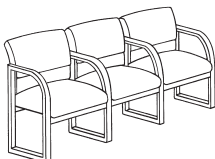

Specifications/Dimensions
Seat Height: 18.5
Arm Height: 26.25
Overall: 71 x 25 x 32.5
Inside: 67 x 18.5 x 14
COM Yardage: 4.5

Shipping
UPS/FedEx: Yes
Weight: 61
Cube: 10.5
Cartons: 1

Pricing
Grade 2 \$ 1,272
Grade 3 \$ 1,470
Grade 4 \$ 1,521
Grade 5 \$ 1,608
Grade 6 \$ 1,698
Grade 7 \$ 1,848
Grade 8 \$ 2,070
Grade 9 \$ 2,292
Grade 10 \$ 2,598
Grade 11 \$ 2,994
Grade 12 \$ 3,513