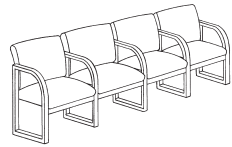

Full Back Seating & Tables

R4403G3
4 Seats w/
Center Arms
Sled Base

Specifications/Dimensions
W"xD"xH"
Seat Height: 18.5
Arm Height: 26.25
Overall: 94 x 25 x 33
Inside: 20.5 x 18.5 x 15
COM Yardage: 6

Shipping
UPS/FedEx: Yes
Weight: 82
Cube: 14.8
Cartons: 2

Pricing
Grade 2 $ 1,731
Grade 3 $ 1,995
Grade 4 $ 2,063
Grade 5 $ 2,179
Grade 6 $ 2,299
Grade 7 $ 2,499
Grade 8 $ 2,795
Grade 9 $ 3,091
Grade 10 $ 3,499
Grade 11 $ 4,027
Grade 12 $ 4,719