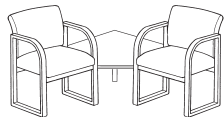

R5403G3
5 Seats w/
Center Arms
Sled Base

Seat Height: 18.5
Arm Height: 26.25
Overall: 117 x 25 x 33
Inside: 20.5 x 18.5 x 15
COM Yardage: 7.5

UPS/FedEx: Yes
Weight: 102
Cube: 21.0
Cartons: 2

Grade 2 \$ 2,154
Grade 3 \$ 2,484
Grade 4 \$ 2,569
Grade 5 \$ 2,714
Grade 6 \$ 2,864
Grade 7 \$ 3,114
Grade 8 \$ 3,484
Grade 9 \$ 3,854
Grade 10 \$ 4,364
Grade 11 \$ 5,024
Grade 12 \$ 5,889

R2411G3
2 Chairs
w/Connecting
Center Table
Sled Base

Seat Height: 18.5
Arm Height: 26.25
Overall: 70 x 25 x 33
Inside: 20.5 x 18.5 x 15
COM Yardage: 3

UPS/FedEx: Yes
Weight: 63
Cube: 11.8
Cartons: 2

Grade 2 \$ 1,098
Grade 3 \$ 1,230
Grade 4 \$ 1,264
Grade 5 \$ 1,322
Grade 6 \$ 1,382
Grade 7 \$ 1,482
Grade 8 \$ 1,630
Grade 9 \$ 1,778
Grade 10 \$ 1,982
Grade 11 \$ 2,246
Grade 12 \$ 2,592