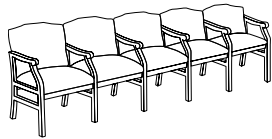

Product Features:

- Graceful, traditional rolled arm design
- Solid maple construction
- Matrex seat support system for long-life comfort

Seating & Tables

MD4203G5
M4203G5
4 Seats w/
Center Arms

W"xD"xH"
Seat Height: 18.5
Arm Height: 26.25
Overall: 86.25 x 26 x 33.75
Inside: 19.5 x 18 x 16.5
COM Yardage: 6

MD5201G5
M5201G5
5 Seat Sofa

Seat Height: 18.5
Arm Height: 26.25
Overall: 107.5 x 26 x 33.75
Inside: 104.5 x 18 x 16.5
COM Yardage: 7.5

UPS/FedEx: Yes
Weight: 133
Cube: 26.6
Cartons: 3

Grade 2	\$ 2,792	Grade 8	\$ 4,242
Grade 3	\$ 3,152	Grade 9	\$ 4,647
Grade 4	\$ 3,242	Grade 10	\$ 5,202
Grade 5	\$ 3,402	Grade 11	\$ 5,927
Grade 6	\$ 3,567	Grade 12	\$ 6,867
Grade 7	\$ 3,837		