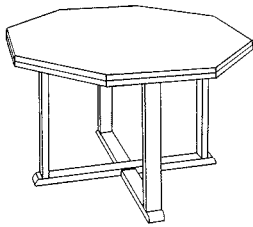

Straight

OAK

Octagonal Tables

Crossing Base

Model#/Description	Specifications/Dimensions	Shipping	Pricing
	<i>W"xL"xH"</i>		
CT1842T9 V1842T9 42" Octagonal Straight Profile	Overall: 42 x 42 x 29	Freight: Class 125 Weight: 70 Cube: 5.1 Cartons: 1	\$ 1,089
CT1848T9 V1848T9 48" Octagonal Straight Profile	Overall: 48 x 48 x 29	Freight: Class 125 Weight: 83 Cube: 6.3 Cartons: 1	\$ 1,244